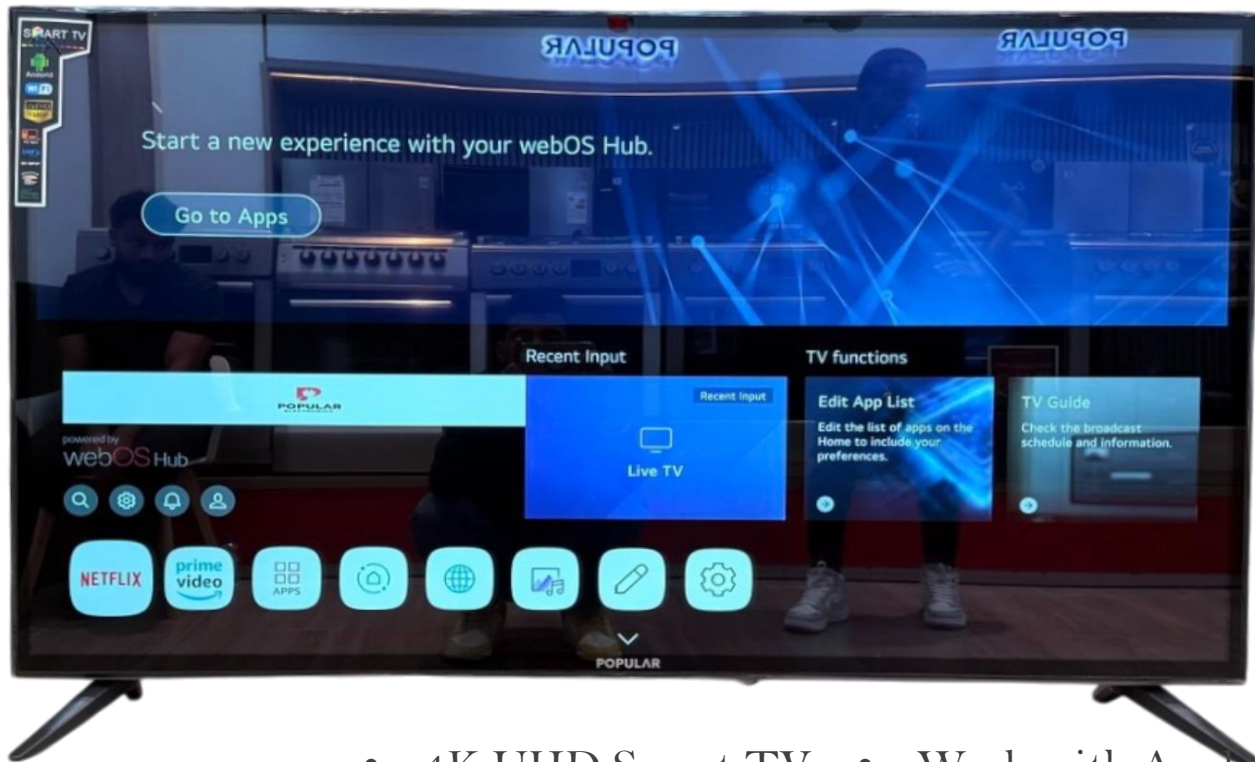

# Television

Model;

POP\_65"WebOS

TV

04

- 4K UHD Smart TV
- 2025 Model
- Magic Remote
- Powered by WebOS Hub
- Work with Apple Home Kit
- 2\* Remote Control
- 2\*4K HDMI
- Port
- 2\* USB Port
- 4K Screen Resolution
- IPTV & App Compatible
- Works with Apple AirPlay
- Prime Video with Bluetooth & Wi-Fi
- Screen Protector Glass

# Television

Model;

POP\_75"WbeOS

TV

06

- 4K UHD Smart TV
- 2025 Model
- Magic Remote
- Powered by WebOS Hub
- Work with Apple Home Kit
- 2\* Remote Control
- 3\*4K HDMI Port
- 3\* USB Port
- 4K Screen Resolution
- IPTV & App Compatible
- Works with Apple AirPlay
- Prime Video with Bluetooth & Wi-Fi
- Screen Protector Glass