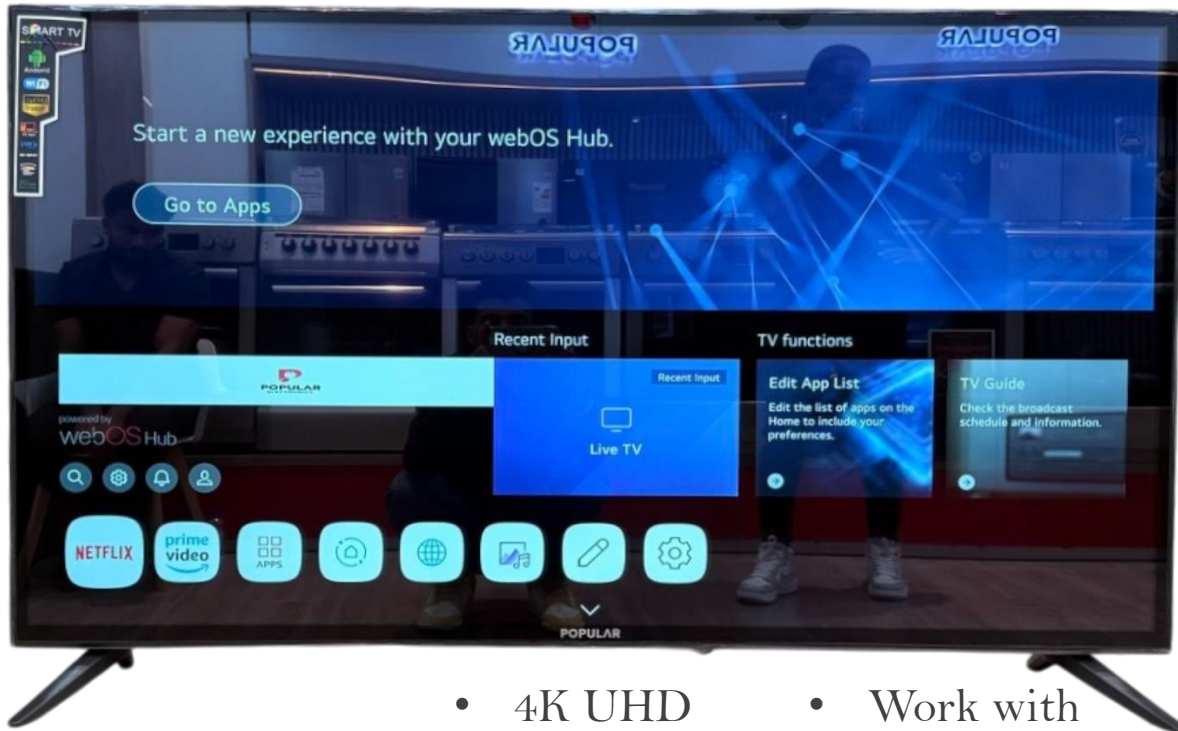

# Television

Model;

POP\_55"WebOS

TV

04

- 4K UHD Smart TV
- 2025 Model
- Magic Remote
- Powered by WebOS Hub
- Work with Apple Home Kit
- 2\* Remote Control
- 2\*4K HDMI Port
- 2\* USB Port
- 4K Screen Resolution
- IPTV & App Compatible
- Works with Apple AirPlay
- Prime Video with Bluetooth & Wi-Fi
- Screen Protector Glass

# Television

Model;

POP\_65"

TV

05

- 2025 Model
- Magic Remote
- Work with Apple Home Kit
- 2\* Remote Control
- 2\*4K HDMI Port
- 2\* USB Port
- 2144 Screen Resolution
- IPTV & App Compatible
- Works with
- Apple AirPlay
- Prime Video with Bluetooth & Wi-Fi
- Screen
- Protector Glass

# Television

Model;

POP\_65"WebOS

TV

04

- 4K UHD Smart TV
- 2025 Model
- Magic Remote
- Powered by WebOS Hub
- Work with Apple Home Kit
- 2\* Remote Control
- 2\*4K HDMI
- Port
- 2\* USB Port
- 4K Screen Resolution
- IPTV & App Compatible
- Works with Apple AirPlay
- Prime Video with Bluetooth & Wi-Fi
- Screen Protector Glass

# Television

Model;

POP\_75"WbeOS

TV

06

- 4K UHD Smart TV
- 2025 Model
- Magic Remote
- Powered by WebOS Hub
- Work with Apple Home Kit
- 2\* Remote Control
- 3\*4K HDMI Port
- 3\* USB Port
- 4K Screen Resolution
- IPTV & App Compatible
- Works with Apple AirPlay
- Prime Video with Bluetooth & Wi-Fi
- Screen Protector Glass