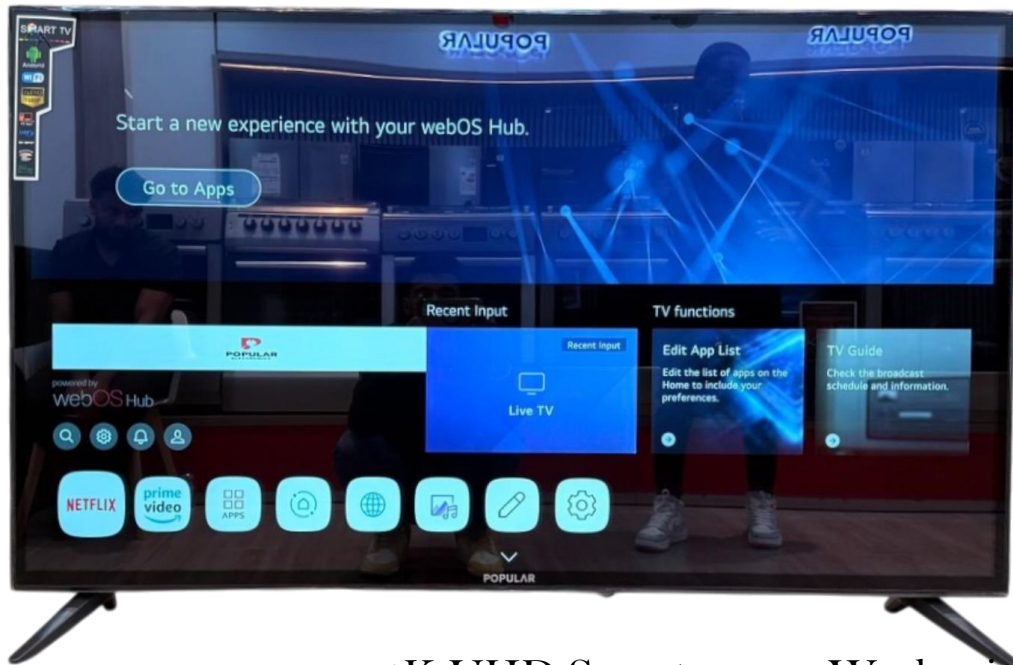

# Television

Model;

POP\_50"

TV

03

- UHD Smart TV
- 2025 Model
- Magic Remote
- Work with Apple HomeKit
- 2\* Remote Control
- 2\*4K HDMI Port
- 2\* USB Port
- 2144 Screen Resolution
- IPTV & App Compatible
- Works with Apple
- AirPlay
- Prime Video with Bluetooth & Wi-Fi
- Screen Protector Glass

# Television

Model;

POP\_50"WebOS

TV

04

- 4K UHD Smart TV
- 2025 Model
- Magic Remote
- Powered by WebOS Hub
- Work with Apple Home Kit
- 2\* Remote Control
- 2\*4K HDMI Port
- 2\* USB Port
- 4K Screen
- Resolution
- IPTV & App Compatible
- Works with Apple AirPlay
- Prime Video with
- Bluetooth & Wi-Fi
- Screen Protector Glass