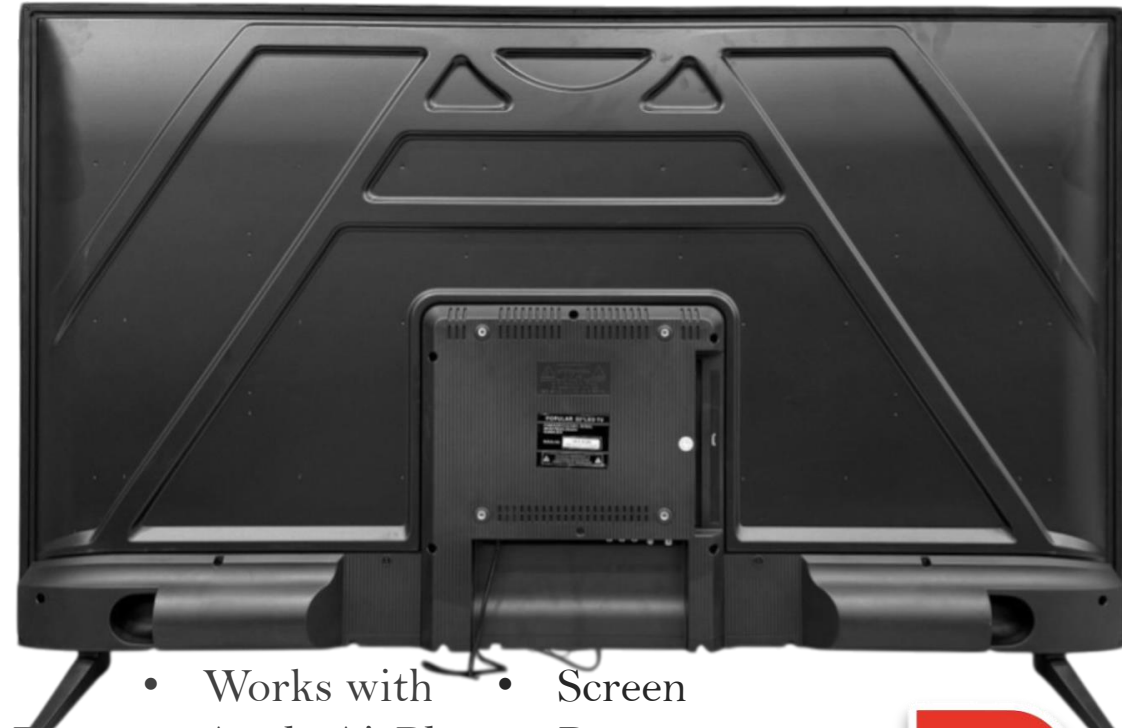

# Television

Model;

POP\_55"WebOS

TV

04

- 4K UHD Smart TV
- 2025 Model
- Magic Remote
- Powered by WebOS Hub
- Work with Apple Home Kit
- 2\* Remote Control
- 2\*4K HDMI Port
- 2\* USB Port
- 4K Screen Resolution
- IPTV & App Compatible
- Works with Apple AirPlay
- Prime Video with Bluetooth & Wi-Fi
- Screen Protector Glass