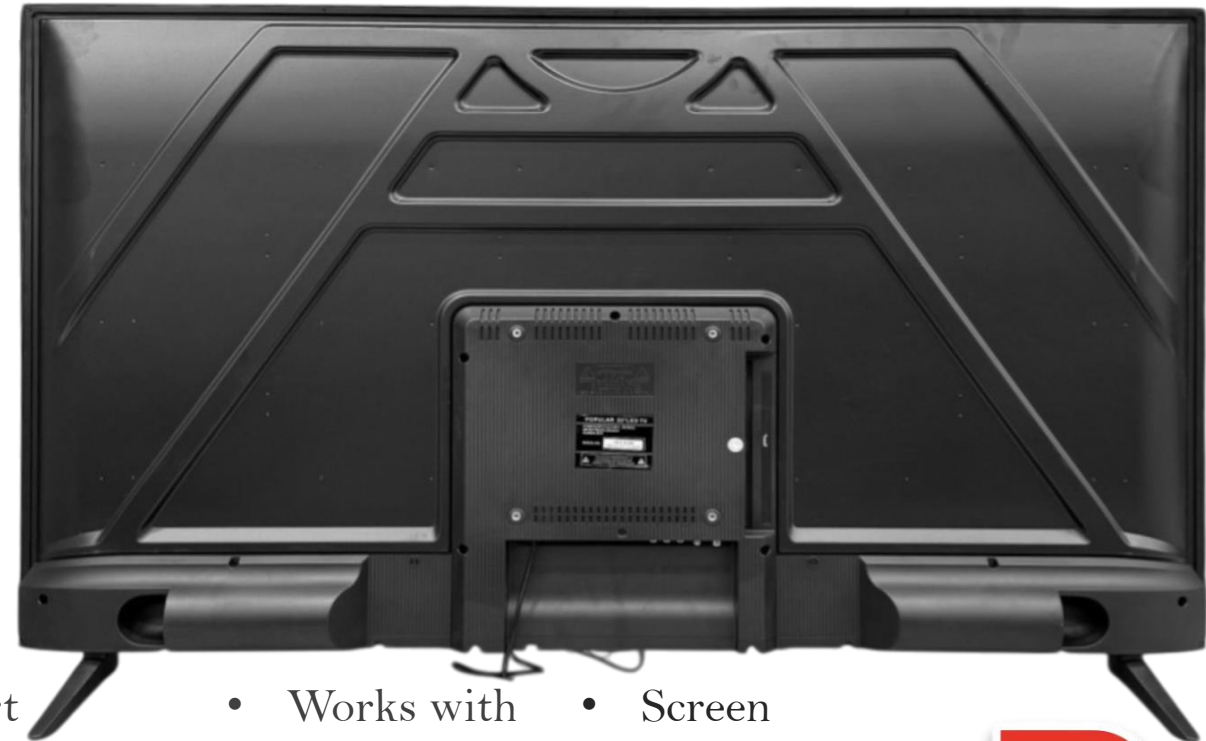

# Television

Model;

POP\_65"

TV

05

- 2025 Model
- Magic Remote
- Work with Apple Home Kit
- 2\* Remote Control
- 2\*4K HDMI Port
- 2\* USB Port
- 2144 Screen Resolution
- IPTV & App Compatible
- Works with
- Apple AirPlay
- Prime Video with Bluetooth & Wi-Fi
- Screen
- Protector Glass

# Television

Model;

POP\_65"WebOS

TV

04

- 4K UHD Smart TV
- 2025 Model
- Magic Remote
- Powered by WebOS Hub
- Work with Apple Home Kit
- 2\* Remote Control
- 2\*4K HDMI
- Port
- 2\* USB Port
- 4K Screen Resolution
- IPTV & App Compatible
- Works with Apple AirPlay
- Prime Video with Bluetooth & Wi-Fi
- Screen Protector Glass